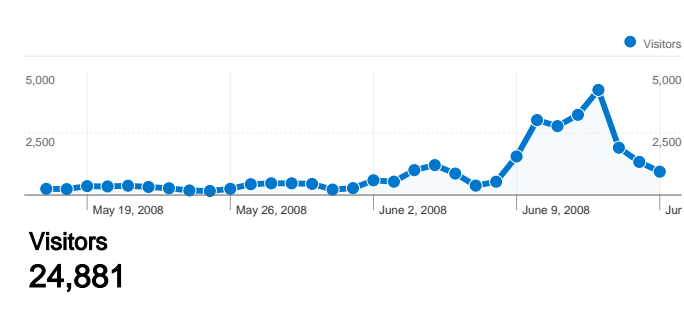

Site Usage

32,367 Visits

29.76% Bounce Rate

278,881 Pageviews

00:03:31 Avg. Time on Site

8.62 Pages/Visit

74.69% % New Visits

Visitors Overview

24,881 people visited this site

 **32,367** Visits

 **24,881** Absolute Unique Visitors

 **278,881** Pageviews

 **8.62** Average Pageviews

 **00:03:31** Time on Site

 **29.76%** Bounce Rate

 **74.80%** New Visits

32,367 visits came from 106 countries/territories

Site Usage

Visits	Pages/Visit	Avg. Time on Site	% New Visits	Bounce Rate	
32,367 % of Site Total: 100.00%	8.62 Site Avg: 8.62 (0.00%)	00:03:31 Site Avg: 00:03:31 (0.00%)	74.79% Site Avg: 74.69% (0.14%)	29.76% Site Avg: 29.76% (0.00%)	
Country/Territory	Visits	Pages/Visit	Avg. Time on Site	% New Visits	Bounce Rate
United States	28,350	8.74	00:03:31	74.77%	28.47%
United Kingdom	621	9.51	00:03:22	65.22%	31.08%
Canada	608	8.77	00:03:16	75.16%	28.78%
France	511	9.75	00:03:14	78.28%	39.92%
Portugal	228	7.54	00:06:12	57.46%	41.23%
Japan	161	8.60	00:03:49	62.73%	37.27%
Germany	130	7.32	00:03:21	86.15%	46.15%
Netherlands	127	5.39	00:02:05	69.29%	40.94%
Spain	103	7.49	00:04:25	67.96%	33.98%
Australia	93	6.27	00:01:41	89.25%	53.76%

Pages on this site were viewed a total of 278,881 times

278,881 Pageviews

194,428 Unique Views

29.76% Bounce Rate

Top Content

Pages	Pageviews	% Pageviews
/exhibitors.php	52,878	18.96%
/	28,672	10.28%
/index.htm	15,942	5.72%
/visitor-information.html	15,492	5.56%
/private-preview.html	11,653	4.18%