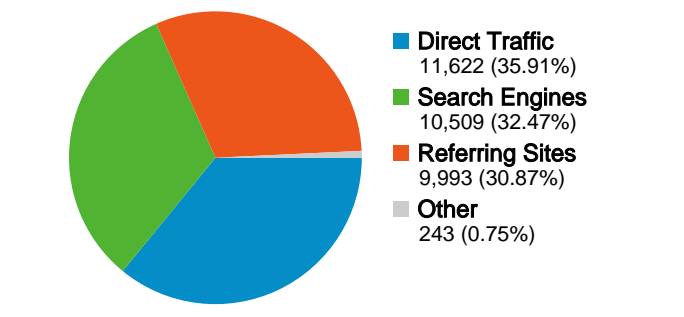

Traffic Sources Overview

Content Overview

Pages	Pageviews	% Pageviews
/exhibitors.php	52,878	18.96%
/	28,672	10.28%
/index.htm	15,942	5.72%
/visitor-information.html	15,492	5.56%
/private-preview.html	11,653	4.18%