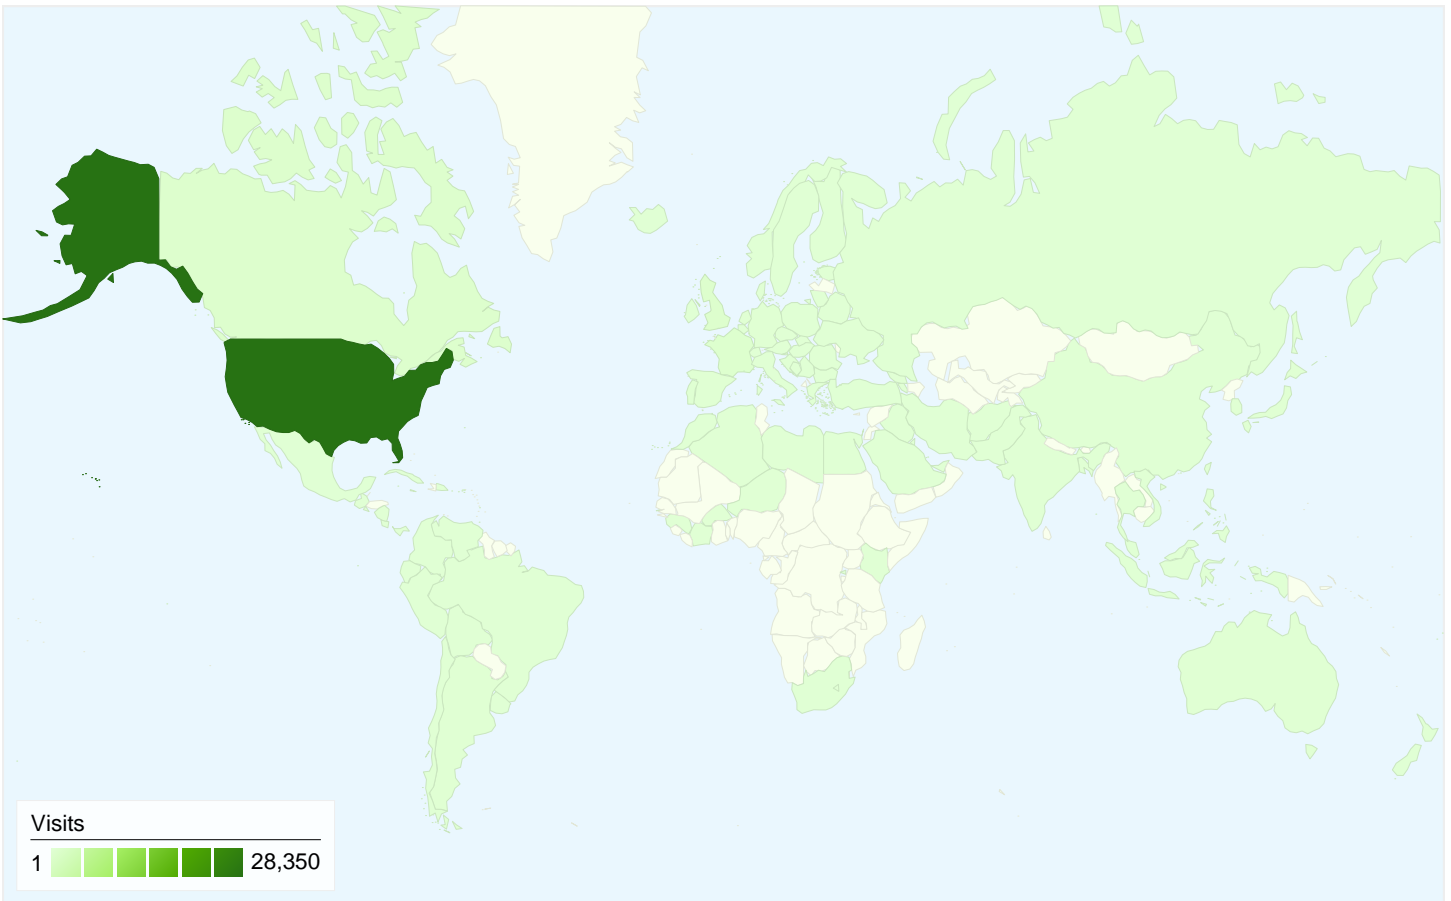

24,881 people visited this site

 **32,367** Visits

 **24,881** Absolute Unique Visitors

 **278,881** Pageviews

 **8.62** Average Pageviews

 **00:03:31** Time on Site

 **29.76%** Bounce Rate

 **74.80%** New Visits

All traffic sources sent a total of 32,367 visits

-  35.91% Direct Traffic
-  30.87% Referring Sites
-  32.47% Search Engines

Top Traffic Sources

Sources	Visits	% visits	Keywords	Visits	% visits
(direct) ((none))	11,622	35.91%	affordable art fair	3,702	35.23%
google (organic)	9,760	30.15%	affordable art fair new york	864	8.22%
mail.google.com (referral)	564	1.74%	affordable art fair nyc	605	5.76%
yahoo (organic)	439	1.36%	aaf	287	2.73%
timeout.com (referral)	348	1.08%	aaf nyc	257	2.45%

32,367 visits came from 106 countries/territories

Site Usage

Visits	Pages/Visit	Avg. Time on Site	% New Visits	Bounce Rate	
32,367 % of Site Total: 100.00%	8.62 Site Avg: 8.62 (0.00%)	00:03:31 Site Avg: 00:03:31 (0.00%)	74.79% Site Avg: 74.69% (0.14%)	29.76% Site Avg: 29.76% (0.00%)	
Country/Territory	Visits	Pages/Visit	Avg. Time on Site	% New Visits	Bounce Rate
United States	28,350	8.74	00:03:31	74.77%	28.47%
United Kingdom	621	9.51	00:03:22	65.22%	31.08%
Canada	608	8.77	00:03:16	75.16%	28.78%
France	511	9.75	00:03:14	78.28%	39.92%
Portugal	228	7.54	00:06:12	57.46%	41.23%
Japan	161	8.60	00:03:49	62.73%	37.27%
Germany	130	7.32	00:03:21	86.15%	46.15%
Netherlands	127	5.39	00:02:05	69.29%	40.94%
Spain	103	7.49	00:04:25	67.96%	33.98%
Australia	93	6.27	00:01:41	89.25%	53.76%

Pages on this site were viewed a total of 278,881 times

278,881 Pageviews

194,428 Unique Views

29.76% Bounce Rate

Top Content

Pages	Pageviews	% Pageviews
/exhibitors.php	52,878	18.96%
/	28,672	10.28%
/index.htm	15,942	5.72%
/visitor-information.html	15,492	5.56%
/private-preview.html	11,653	4.18%