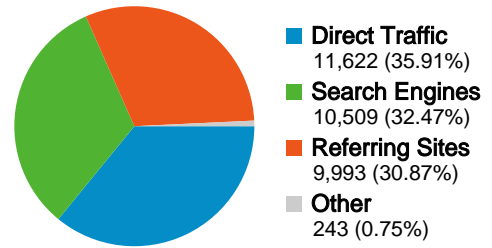

Site Usage

32,367 Visits

29.76% Bounce Rate

278,881 Pageviews

00:03:31 Avg. Time on Site

8.62 Pages/Visit

74.69% % New Visits

Visitors Overview

24,881 people visited this site

 **32,367** Visits

 **24,881** Absolute Unique Visitors

 **278,881** Pageviews

 **8.62** Average Pageviews

 **00:03:31** Time on Site

 **29.76%** Bounce Rate

 **74.80%** New Visits

All traffic sources sent a total of 32,367 visits

-  35.91% Direct Traffic
-  30.87% Referring Sites
-  32.47% Search Engines

Top Traffic Sources

Sources	Visits	% visits	Keywords	Visits	% visits
(direct) ((none))	11,622	35.91%	affordable art fair	3,702	35.23%
google (organic)	9,760	30.15%	affordable art fair new york	864	8.22%
mail.google.com (referral)	564	1.74%	affordable art fair nyc	605	5.76%
yahoo (organic)	439	1.36%	aaf	287	2.73%
timeout.com (referral)	348	1.08%	aaf nyc	257	2.45%

32,367 visits came from 106 countries/territories

Site Usage

Visits	Pages/Visit	Avg. Time on Site	% New Visits	Bounce Rate	
32,367 % of Site Total: 100.00%	8.62 Site Avg: 8.62 (0.00%)	00:03:31 Site Avg: 00:03:31 (0.00%)	74.79% Site Avg: 74.69% (0.14%)	29.76% Site Avg: 29.76% (0.00%)	
Country/Territory	Visits	Pages/Visit	Avg. Time on Site	% New Visits	Bounce Rate
United States	28,350	8.74	00:03:31	74.77%	28.47%
United Kingdom	621	9.51	00:03:22	65.22%	31.08%
Canada	608	8.77	00:03:16	75.16%	28.78%
France	511	9.75	00:03:14	78.28%	39.92%
Portugal	228	7.54	00:06:12	57.46%	41.23%
Japan	161	8.60	00:03:49	62.73%	37.27%
Germany	130	7.32	00:03:21	86.15%	46.15%
Netherlands	127	5.39	00:02:05	69.29%	40.94%
Spain	103	7.49	00:04:25	67.96%	33.98%
Australia	93	6.27	00:01:41	89.25%	53.76%