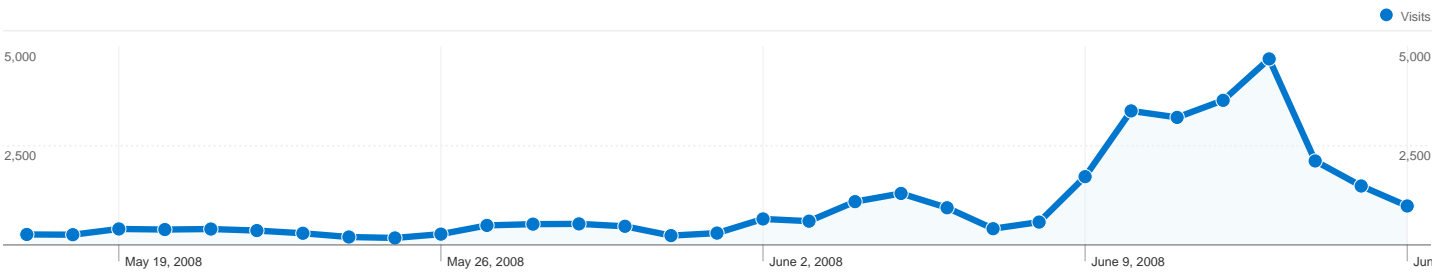

All traffic sources sent a total of 32,367 visits

- 35.91% Direct Traffic
- 30.87% Referring Sites
- 32.47% Search Engines