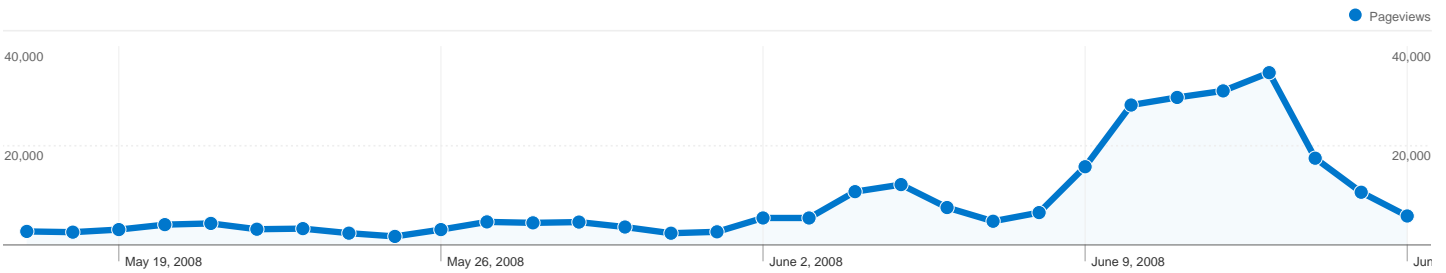

24,881 people visited this site

 **32,367** Visits

 **24,881** Absolute Unique Visitors

 **278,881** Pageviews

 **8.62** Average Pageviews

 **00:03:31** Time on Site

 **29.76%** Bounce Rate

 **74.80%** New Visits

All traffic sources sent a total of 32,367 visits

-  35.91% Direct Traffic
-  30.87% Referring Sites
-  32.47% Search Engines

Top Traffic Sources

Sources	Visits	% visits	Keywords	Visits	% visits
(direct) ((none))	11,622	35.91%	affordable art fair	3,702	35.23%
google (organic)	9,760	30.15%	affordable art fair new york	864	8.22%
mail.google.com (referral)	564	1.74%	affordable art fair nyc	605	5.76%
yahoo (organic)	439	1.36%	aaf	287	2.73%
timeout.com (referral)	348	1.08%	aaf nyc	257	2.45%

32,367 visits came from 106 countries/territories

Site Usage

Visits	Pages/Visit	Avg. Time on Site	% New Visits	Bounce Rate	
32,367 % of Site Total: 100.00%	8.62 Site Avg: 8.62 (0.00%)	00:03:31 Site Avg: 00:03:31 (0.00%)	74.79% Site Avg: 74.69% (0.14%)	29.76% Site Avg: 29.76% (0.00%)	
Country/Territory	Visits	Pages/Visit	Avg. Time on Site	% New Visits	Bounce Rate
United States	28,350	8.74	00:03:31	74.77%	28.47%
United Kingdom	621	9.51	00:03:22	65.22%	31.08%
Canada	608	8.77	00:03:16	75.16%	28.78%
France	511	9.75	00:03:14	78.28%	39.92%
Portugal	228	7.54	00:06:12	57.46%	41.23%
Japan	161	8.60	00:03:49	62.73%	37.27%
Germany	130	7.32	00:03:21	86.15%	46.15%
Netherlands	127	5.39	00:02:05	69.29%	40.94%
Spain	103	7.49	00:04:25	67.96%	33.98%
Australia	93	6.27	00:01:41	89.25%	53.76%

Pages on this site were viewed a total of 278,881 times

278,881 Pageviews

194,428 Unique Views

29.76% Bounce Rate

Top Content

Pages	Pageviews	% Pageviews
/exhibitors.php	52,878	18.96%
/	28,672	10.28%
/index.htm	15,942	5.72%
/visitor-information.html	15,492	5.56%
/private-preview.html	11,653	4.18%