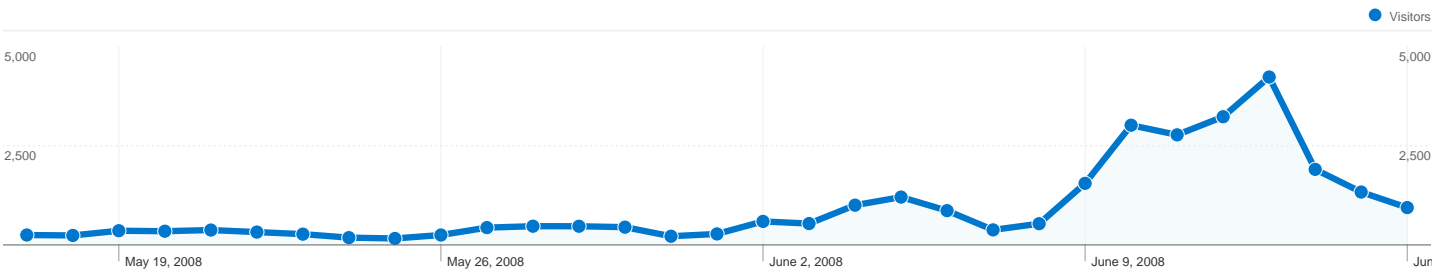

Site Usage

32,367 Visits

29.76% Bounce Rate

278,881 Pageviews

00:03:31 Avg. Time on Site

8.62 Pages/Visit

74.69% % New Visits

Visitors Overview

24,881 people visited this site

 **32,367** Visits

 **24,881** Absolute Unique Visitors

 **278,881** Pageviews

 **8.62** Average Pageviews

 **00:03:31** Time on Site

 **29.76%** Bounce Rate

 **74.80%** New Visits

32,367 visits came from 106 countries/territories

Site Usage

Visits	Pages/Visit	Avg. Time on Site	% New Visits	Bounce Rate	
32,367 % of Site Total: 100.00%	8.62 Site Avg: 8.62 (0.00%)	00:03:31 Site Avg: 00:03:31 (0.00%)	74.79% Site Avg: 74.69% (0.14%)	29.76% Site Avg: 29.76% (0.00%)	
Country/Territory	Visits	Pages/Visit	Avg. Time on Site	% New Visits	Bounce Rate
United States	28,350	8.74	00:03:31	74.77%	28.47%
United Kingdom	621	9.51	00:03:22	65.22%	31.08%
Canada	608	8.77	00:03:16	75.16%	28.78%
France	511	9.75	00:03:14	78.28%	39.92%
Portugal	228	7.54	00:06:12	57.46%	41.23%
Japan	161	8.60	00:03:49	62.73%	37.27%
Germany	130	7.32	00:03:21	86.15%	46.15%
Netherlands	127	5.39	00:02:05	69.29%	40.94%
Spain	103	7.49	00:04:25	67.96%	33.98%
Australia	93	6.27	00:01:41	89.25%	53.76%

Pages on this site were viewed a total of 278,881 times

278,881 Pageviews

194,428 Unique Views

29.76% Bounce Rate

Top Content

Pages	Pageviews	% Pageviews
/exhibitors.php	52,878	18.96%
/	28,672	10.28%
/index.htm	15,942	5.72%
/visitor-information.html	15,492	5.56%
/private-preview.html	11,653	4.18%