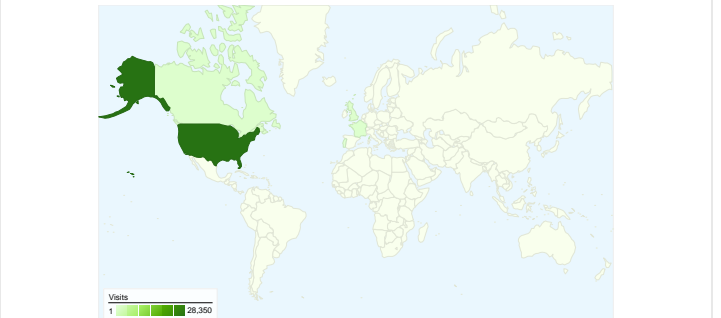

Map Overlay world